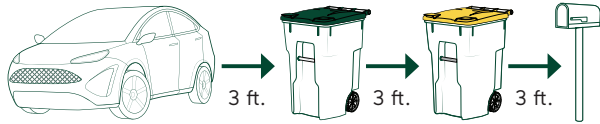

Waste and Recycling

Waste and recycling are picked up weekly on Wednesday. All carts and items must be at the curb no later than 6 a.m. Please place the carts with the handle facing away from the street. Keep 3 feet between carts and trees, cars, mailboxes, etc.